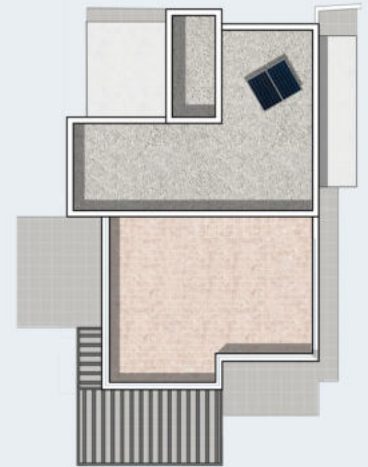

EAGLE MODEL. BASIC EQUIPMENT.
COSTA ESURI COMPLEX. PLOT R20. AYAMONTE (HUELVA)

THE LINKS[®]
BY MANDERLEY

OVERHEAD VIEW
SCALE 1:300

FLOOR PLAN
SCALE 1:150

Total Area (sqm)	139.63	
Built area	138.52	
House	117.54	
Covered terraces		
- Terrace 1	11.87	20.98
- Terrace 2	9.11	
Communal area	1.11	

Open terraces (sqm)	63.66	
Terrace 1	1.61	
Terrace 2	13.17	
Terrace 3	27.98	
Terrace 4	16.84	
Laundry yard	9.22	

Total Net living area (sqm)	100.38	
Hall + corridor	10.20	
Living room	28.93	
Kitchen	5.29	
Laundry room	5.18	
Master bedroom	13.37	
Walk in closet	4.00	
Master bathroom	5.80	
Bedroom 2	11.95	
Bedroom 3	11.29	
Bathroom 2	4.37	