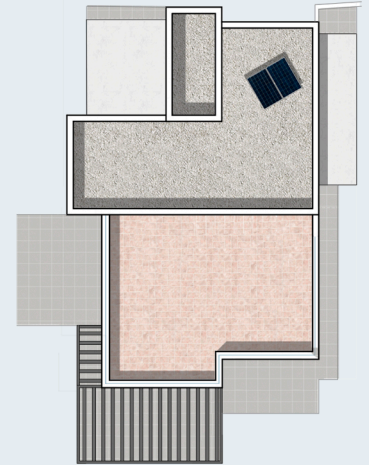

EAGLE MODEL. BASIC EQUIPMENT.
COSTA ESURI COMPLEX. PLOT R20. AYAMONTE (HUELVA)

THE LINKS[®]
BY MANDERLEY

OVERHEAD VIEW
SCALE 1:300

FLOOR PLAN
SCALE 1:150

Total Area (sqm)	139.63	
Built area	138.52	
House	117.54	
Covered terraces		
- Terrace 1	11.87	20.98
- Terrace 2	9.11	
Communal area	1.11	

Open terraces (sqm)	63.66	
Terrace 1	1.61	
Terrace 2	13.17	
Terrace 3	27.98	
Terrace 4	16.84	
Laundry yard	9.22	

Total Net living area (sqm)	100.38	
Hall + corridor	10.20	
Living room	28.93	
Kitchen	5.29	
Laundry room	5.18	
Master bedroom	13.37	
Walk in closet	4.00	
Master bathroom	5.80	
Bedroom 2	11.95	
Bedroom 3	11.29	
Bathroom 2	4.37	